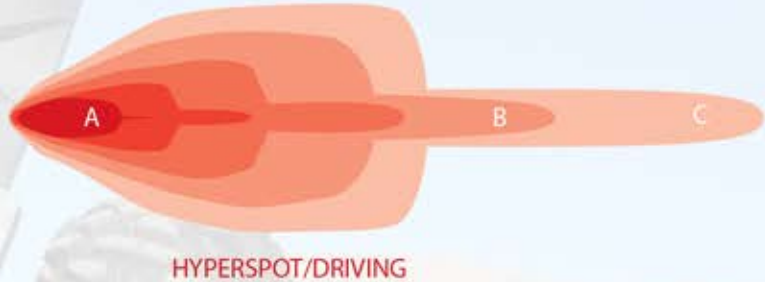

LUX GRAPHS

A - LUX AT 10 METERS
 B - DISTANCE (m) WITH 1 LUX
 C - DISTANCE (m) WITH .25 LUX

Q-SERIES
 FLOOD OR DRIVING/
 DOWN DIFFUSED
 BEAM PATTERN

Adventure
 Accessories