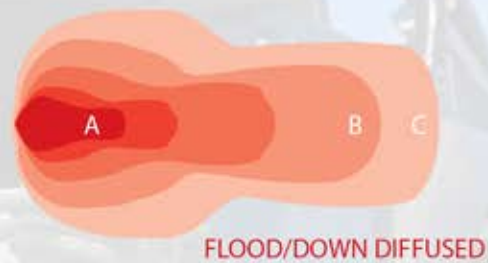

LUX GRAPHS

A - LUX AT 10 METERS
 B - DISTANCE (m) WITH 1 LUX
 C - DISTANCE (m) WITH .25 LUX

Q-SERIES
 FLOOD OR DRIVING/
 DOWN DIFFUSED
 BEAM PATTERN

Adventure
 Accessories