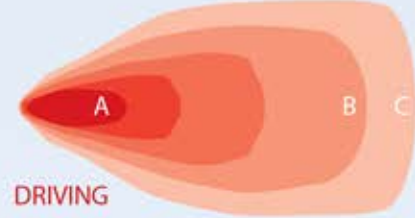

LUX GRAPHS

A - LUX AT 10 METERS
 B - DISTANCE (m) WITH 1 LUX
 C - DISTANCE (m) WITH .25 LUX

Q-SERIES
 FLOOD OR DRIVING/
 DOWN DIFFUSED
 BEAM PATTERN

Adventure
 Accessories