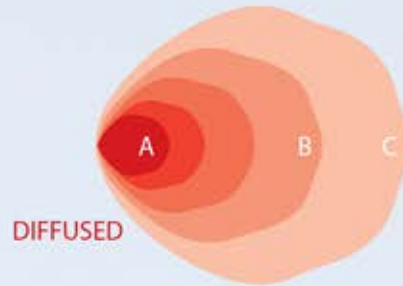

LUX GRAPHS

A - LUX AT 10 METERS
 B - DISTANCE (m) WITH 1 LUX
 C - DISTANCE (m) WITH .25 LUX

Q-SERIES
 FLOOD OR DRIVING/
 DOWN DIFFUSED
 BEAM PATTERN

Adventure
 Accessories