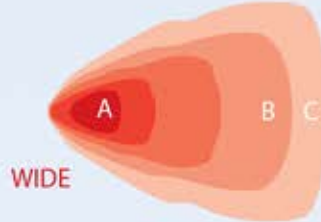

LUX GRAPHS

A - LUX AT 10 METERS
 B - DISTANCE (m) WITH 1 LUX
 C - DISTANCE (m) WITH .25 LUX

Q-SERIES
 FLOOD OR DRIVING/
 DOWN DIFFUSED
 BEAM PATTERN

Adventure
 Accessories