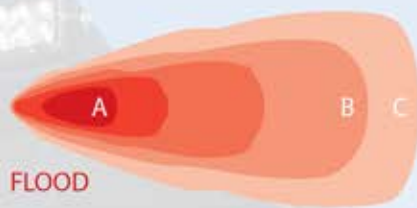

LUX GRAPHS

A - LUX AT 10 METERS
 B - DISTANCE (m) WITH 1 LUX
 C - DISTANCE (m) WITH .25 LUX

Q-SERIES
 FLOOD OR DRIVING/
 DOWN DIFFUSED
 BEAM PATTERN

Adventure
 Accessories