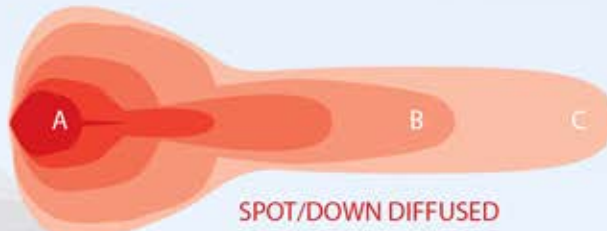

LUX GRAPHS

A - LUX AT 10 METERS
 B - DISTANCE (m) WITH 1 LUX
 C - DISTANCE (m) WITH .25 LUX

Q-SERIES
 FLOOD OR DRIVING/
 DOWN DIFFUSED
 BEAM PATTERN

Adventure
 Accessories