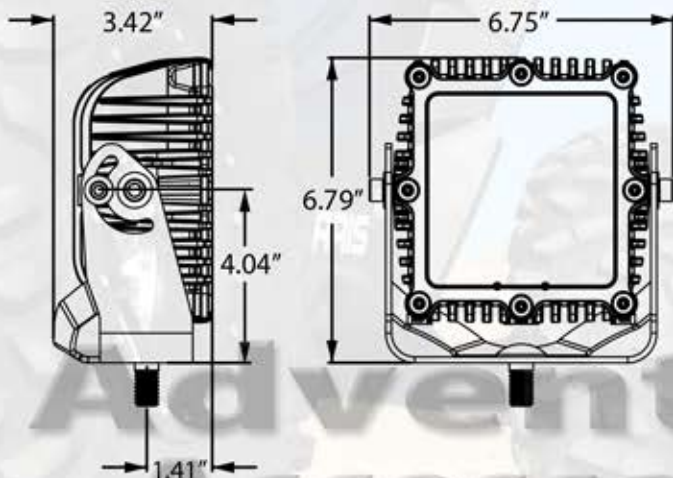

## KIT INCLUDES:

- Mounting Bracket
- Mounting Hardware
- Vibration Isolator
- Plug & Play Wiring Harness with Deutsch connector and switch

Wide

Driving

Diffused

Hyperspot/Driving

Driving/Down Diffused